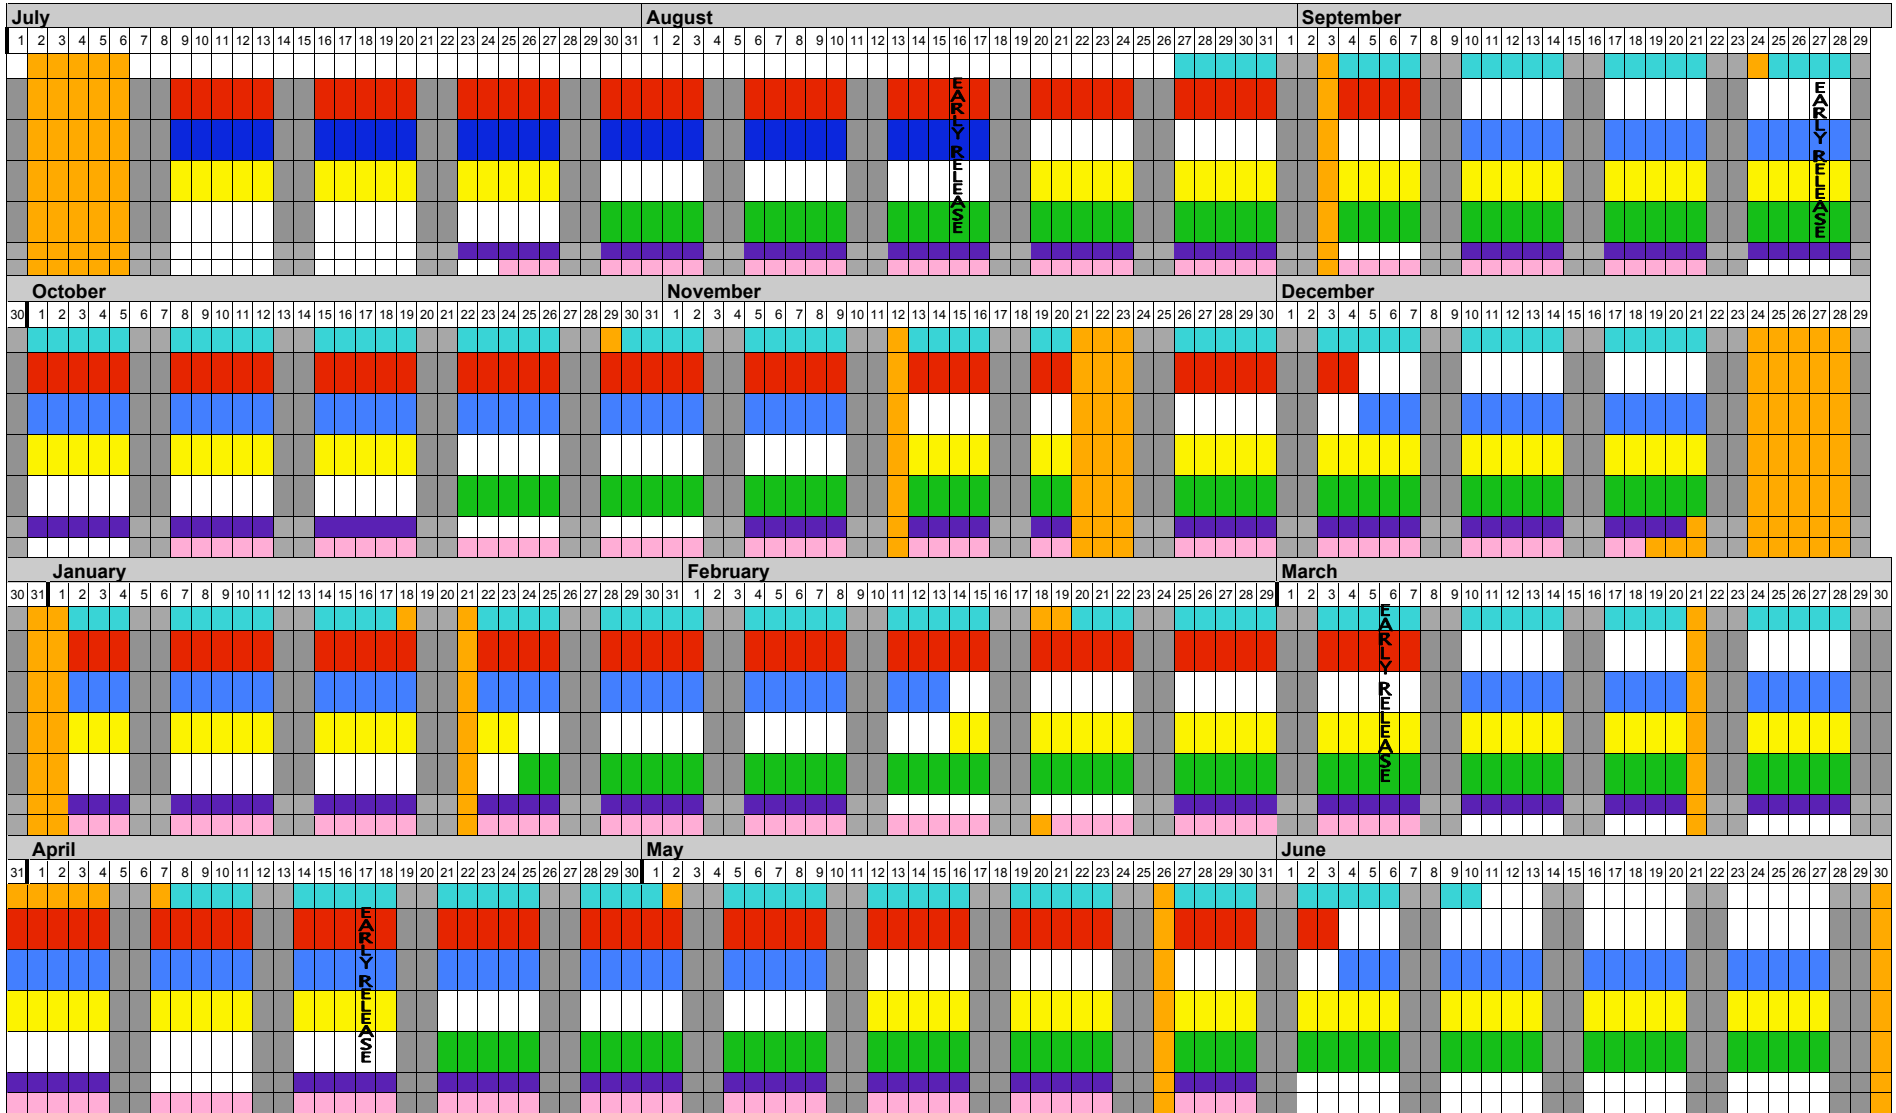

# 2007-2008 YEAR-ROUND SCHOOL CALENDAR

### 45/15 Multi-Track Schedule

DRAFT--- Pending Board approval

TRADITIONAL
  6-WK CALENDAR
  MODIFIED
  TRACK 1
  TRACK 2
  TRACK 3
  TRACK 4
  WEEKEND
  STU HOLIDAY

If the school district must close schools, this adopted 2007-2008 year-round calendar may be amended by the Board of Education to provide additional school days on Saturdays or during vacation to meet legal requirements.

All calendars have 21 common days.

**DRAFT**

Traditional Calendar

Tk 1 = 14  
Tk 2 = 7  
Tk 3 = 17

6-week calendar

Tk 1 = 19  
Tk 2 = 13  
Tk 3 = 13

Modified Calendar

Tk 1 = 40  
Tk 2 = 3  
Tk 3 = 0